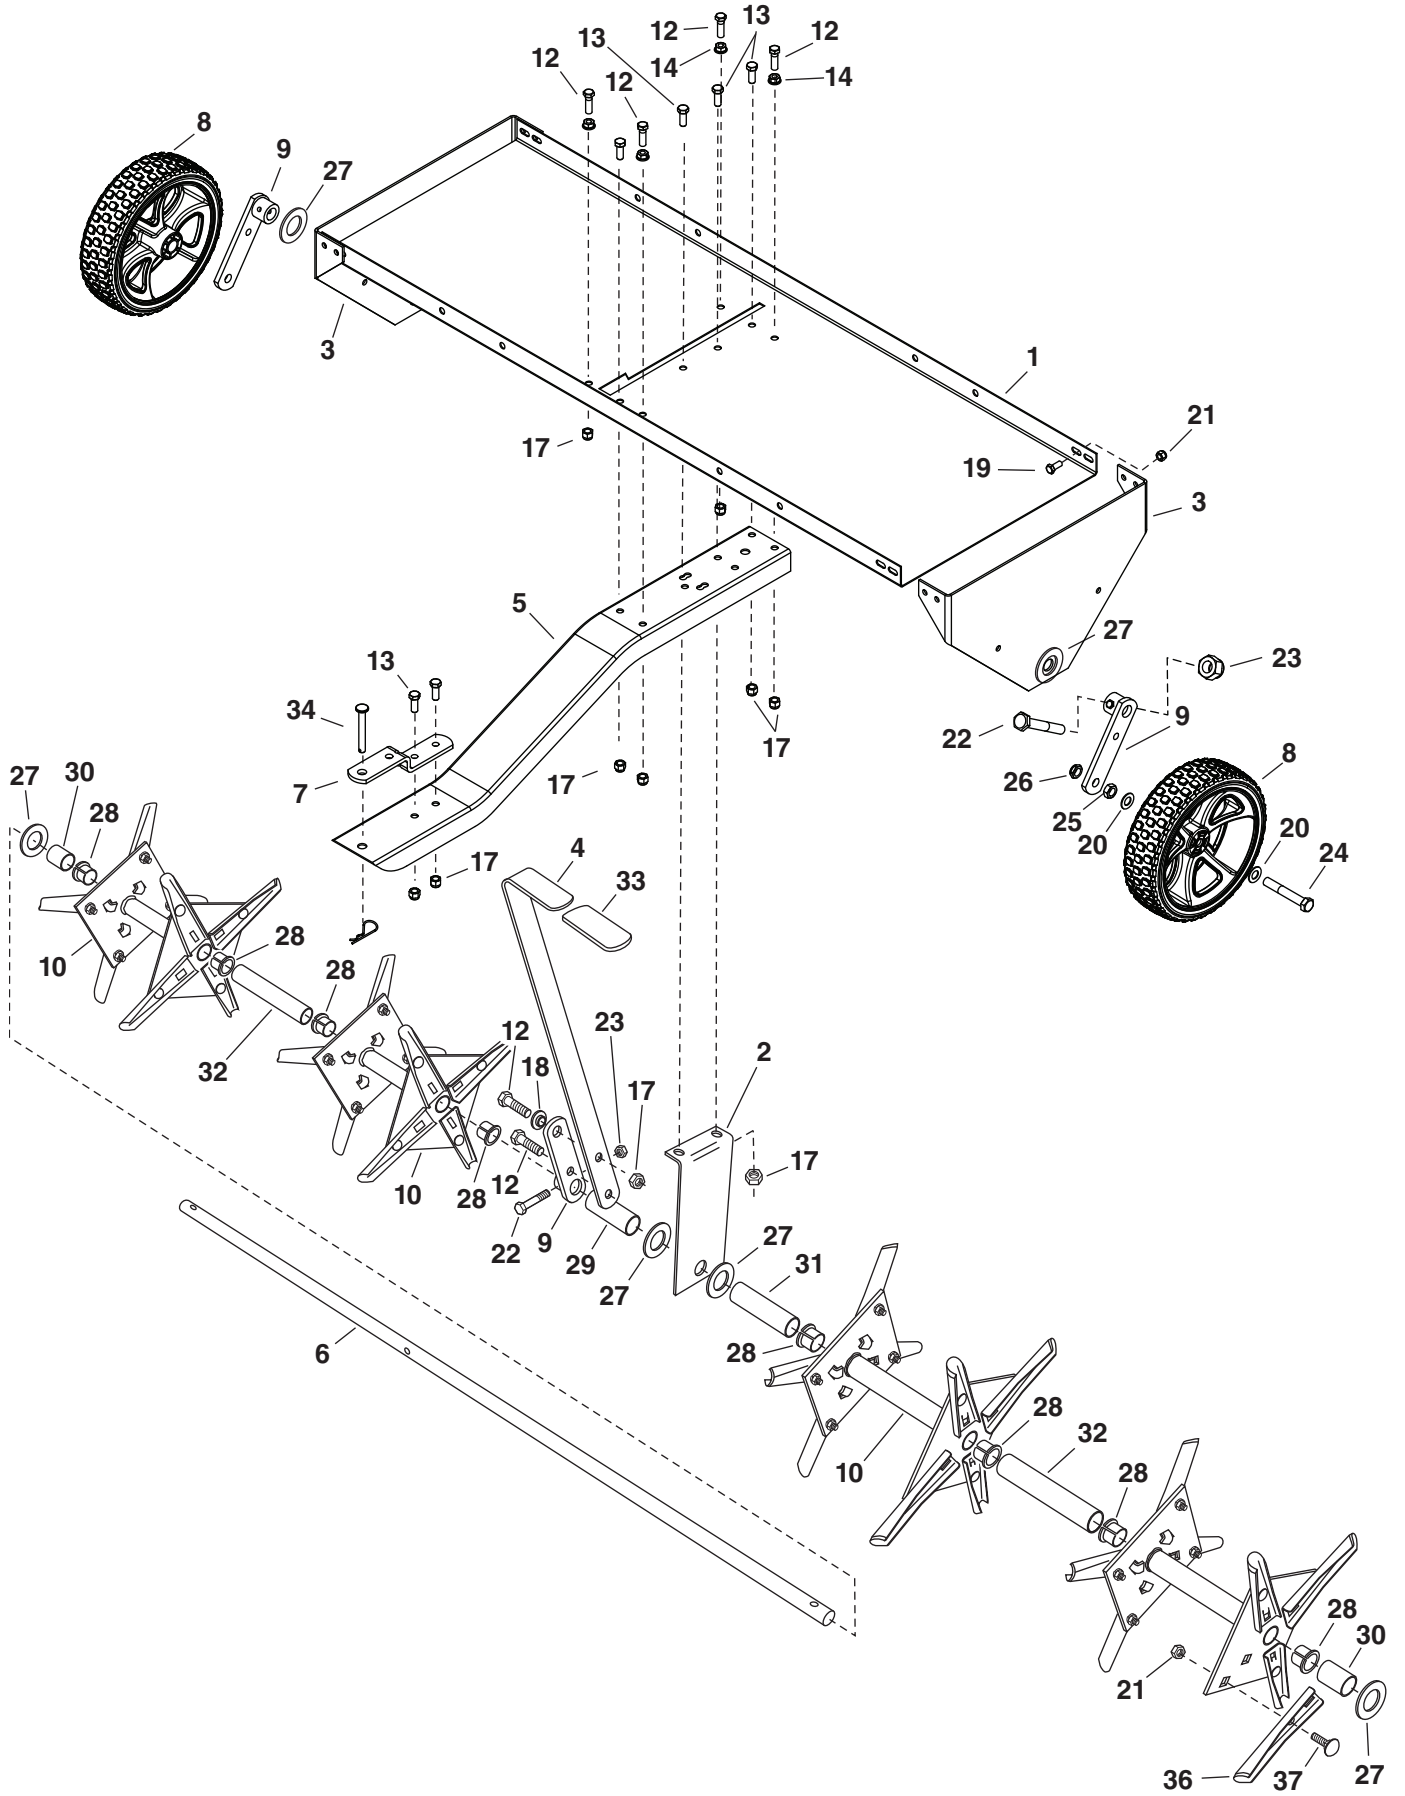

REPAIR PARTS FOR 48" PLUG AERATOR MODEL 45-02993

REPAIR PARTS FOR 48" PLUG AERATOR MODEL 45-02993

REF	PART NO.	QTY	DESCRIPTION	REF	PART NO.	QTY	DESCRIPTION
1	28647OR1	1	Tray (48")	22	1509-69	3	Hex Bolt, 1/4-20 x 1-3/4" Long
2	24623	1	Middle Brace	23	47189	3	Nylock Nut, 1/4-20 Thd.
3	24619OR1	2	End Plate	24	46526	2	Hex Bolt, 1/2-13 x 3-1/4" Long
4	24624BL1	1	Lift Handle	25	43019	2	Hex Jam Nut, 1/2-13 Thd.
5	28642BL3	1	Tongue	26	48115	2	Nylock Jam Nut, 1/2" Thd.
6	2-24	1	Shaft (48")	27	43009	8	Flat Washer, 3/4"
7	23687BL1	1	Hitch Bracket	28	42953	8	Split Bearing, 3/4"
8	41863	2	Wheel	29	2-81	1	Spacer, Plastic
9	68589BL1	3	Wheel Bracket Assembly	30	44500	2	Spacer, 1.00" Long
10	63929BL1	4	Spool Assembly (Double)	31	46537	1	Spacer, 3.90" Long
12	43087	6	Hex Bolt, 3/8-16 x 1-1/4" Long	32	47675	2	Spacer, 5.29" Long
13	43001	6	Hex Bolt, 3/8-16 x 1" Long	33	47707	1	Grip
14	44072	4	Nut, Hex 3/8 Whizloc	34	47623	1	Hitch Pin, 3/8" Flat Head
17	HA21362	12	Nylock Nut, 3/8-16 Thd.	35	43343	1	Hair Cotter Pin, 1/8"
18	44685	1	Spacer, Shoulder	36	24924	32	Knife, Aerator
19	43182	8	Hex Bolt, 5/16-18 x 3/4" Long	37	43080	32	Carriage Bolt, 5/16-18 x 3/4"
20	R19171616	4	Washer, .531" x 1" x .059"		3-31	1	Owners Manual
21	47810	40	Nylock Nut, 5/16-18 Thd.				